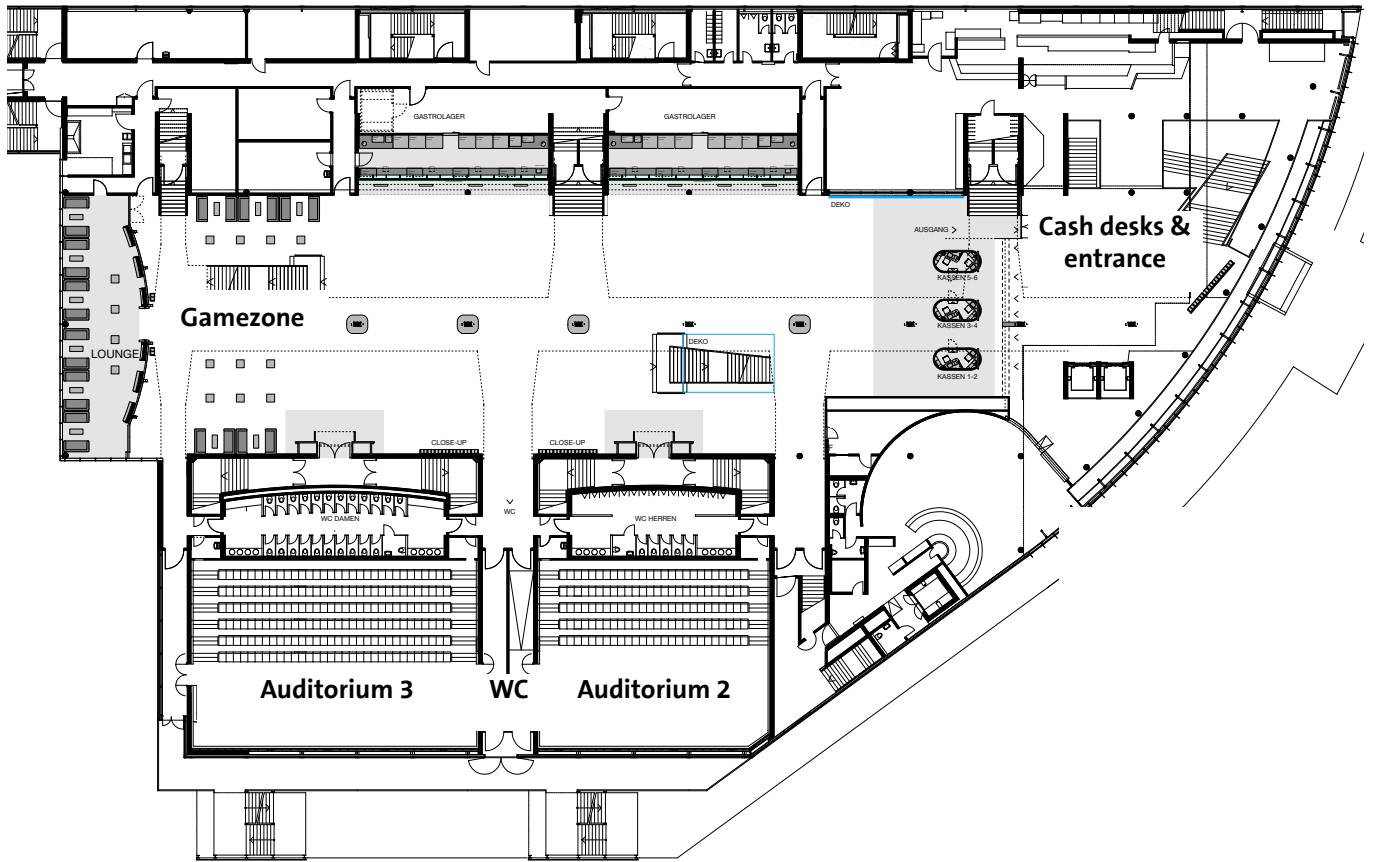

Event areas

Area	Seats
Foyer	350 (standing)
Bowling & sports bar	250 (standing)

Multitainment offer

Bowling

Gamezone

Sports bar

Floor plan

GROUND FLOOR

UPPER FLOOR