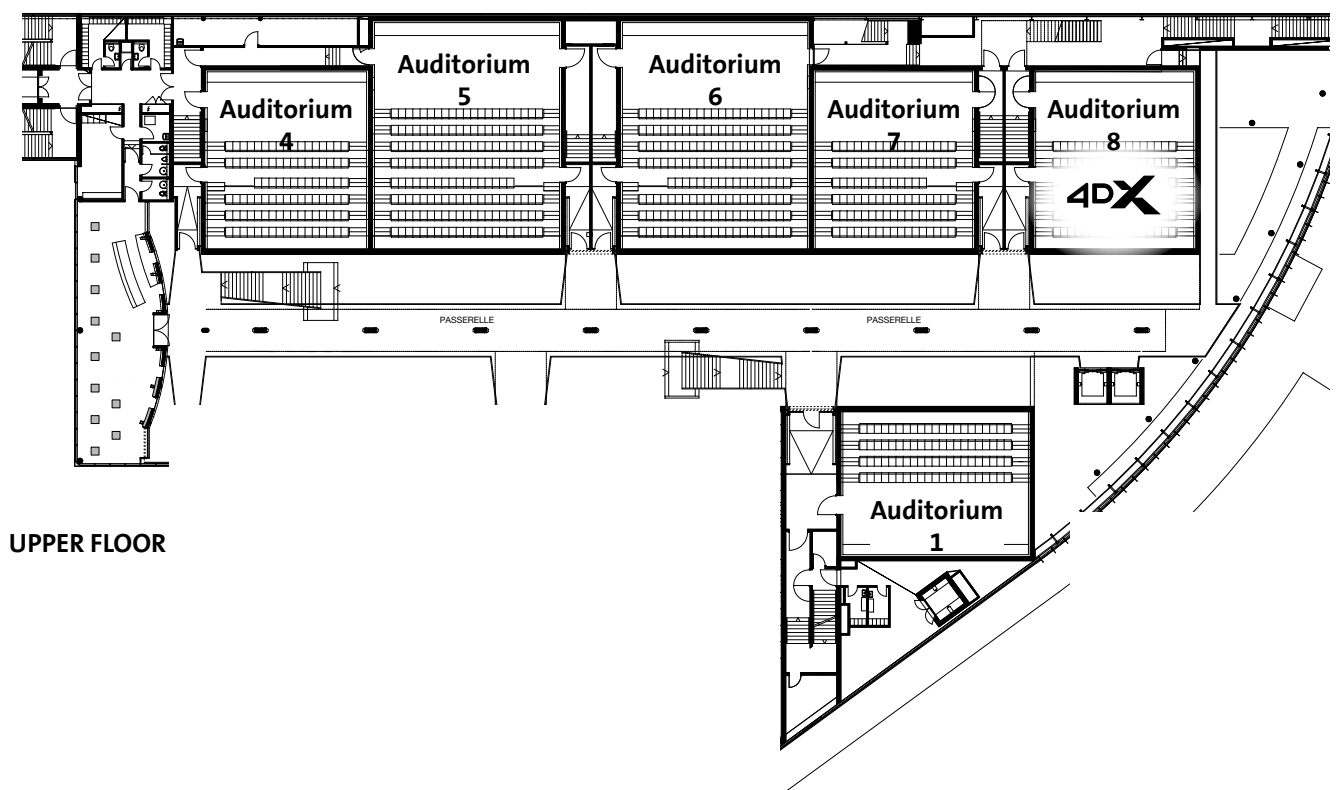

Event areas

Area	Seats
Foyer	350 (standing)
Bowling & sports bar	250 (standing)

Multitainment offer

Bowling

Gamezone

Sports bar

Floor plan

GROUND FLOOR

UPPER FLOOR