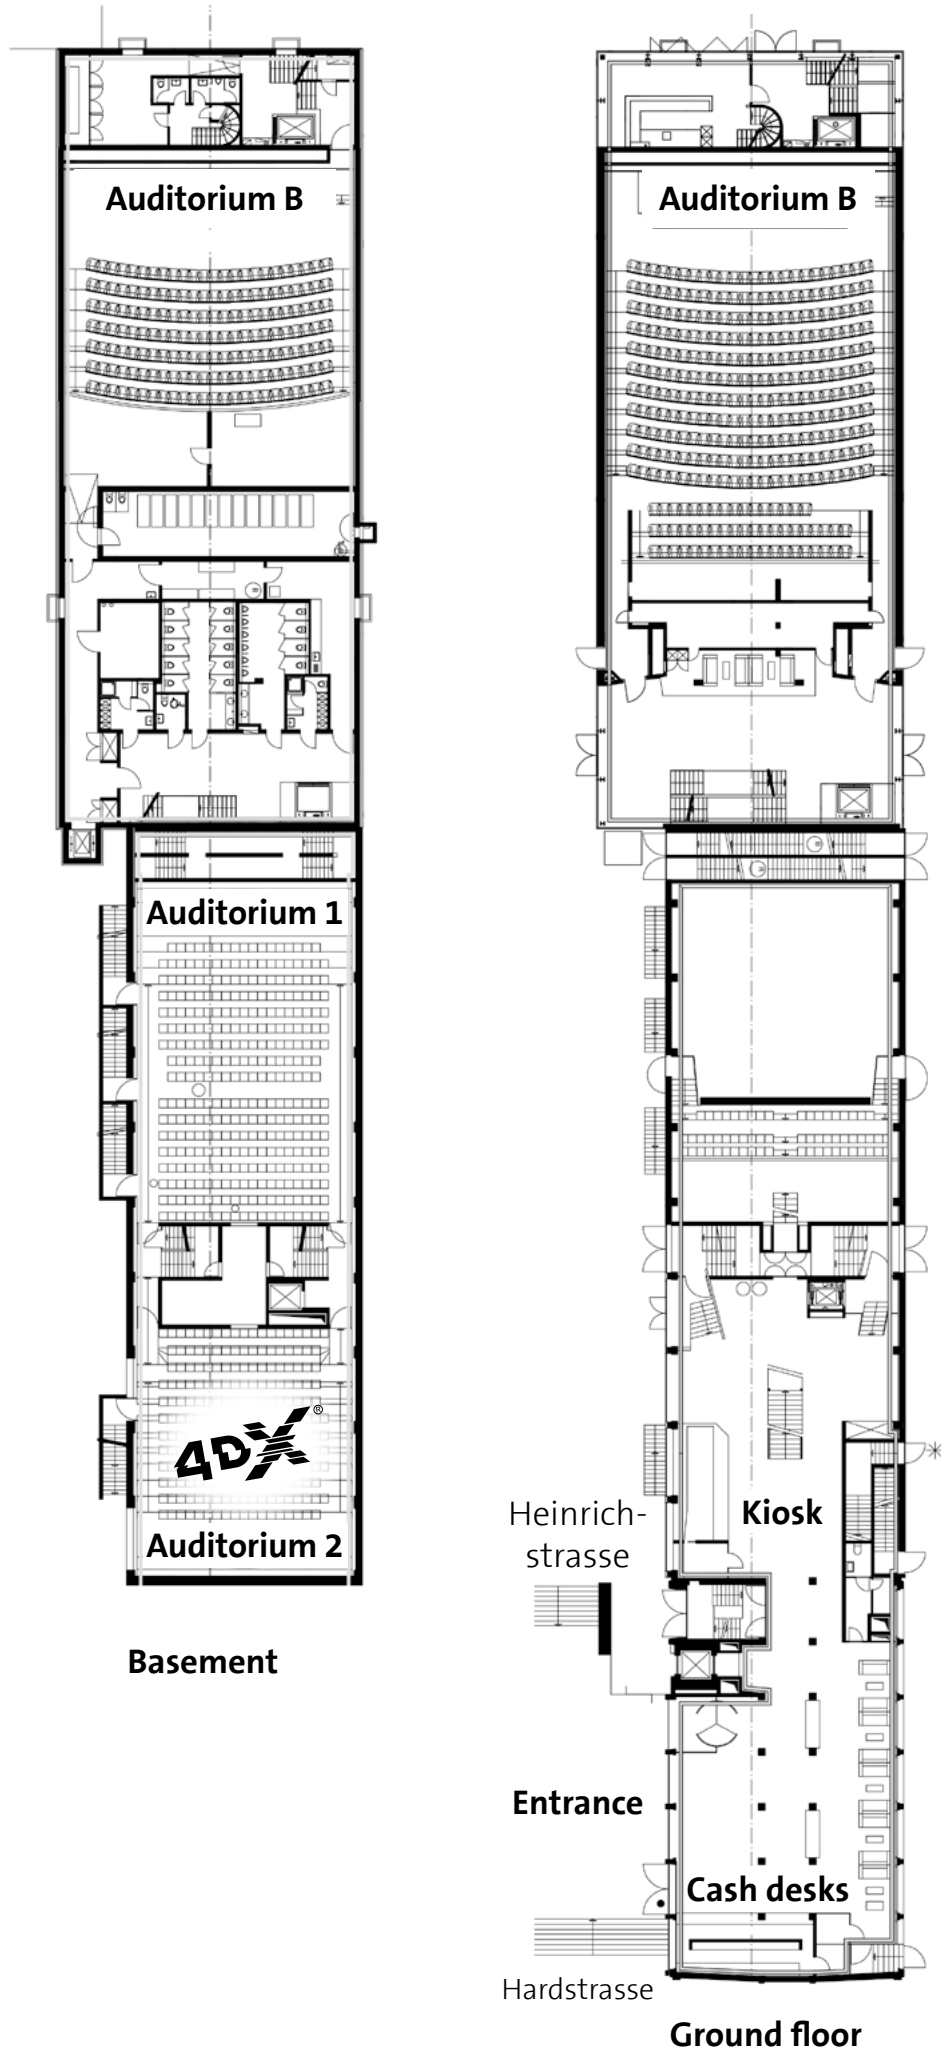

Gerne erstellen wir Ihnen
eine unverbindliche Offerte.

Wir freuen uns auf Ihre
Kontaktaufnahme:

bluecinema.ch/business

Cinema facilities

Auditorium	Special facilities	Seats	Presentation technology	Microphones	3D	Spotlights	Event lighting	Control room & preview monitor
Abaton 1		323	✓	3		✓	✓	
Abaton 2	4DX	72	✓		✓			
Abaton 3	Balcony	182	✓	3	✓	✓	✓	
Abaton 4	Stage	88	✓	3	✓	✓	✓	
Abaton 5*		56	✓		✓			
Abaton 6*		24	✓					
Abaton 7*		24	✓					
Abaton 8*		24	✓					
Abaton 9*		36	✓					
Abaton 10*		38	✓		✓			
Abaton A	Stage	413	✓	6	✓	✓	✓	✓
Abaton B	Stage	411	✓	6	✓	✓	✓	✓

* can only be booked in combination with a larger auditorium.

Event areas

Area	Seats
Foyer	400 (standing)

Floor plan

1st floor

2nd floor